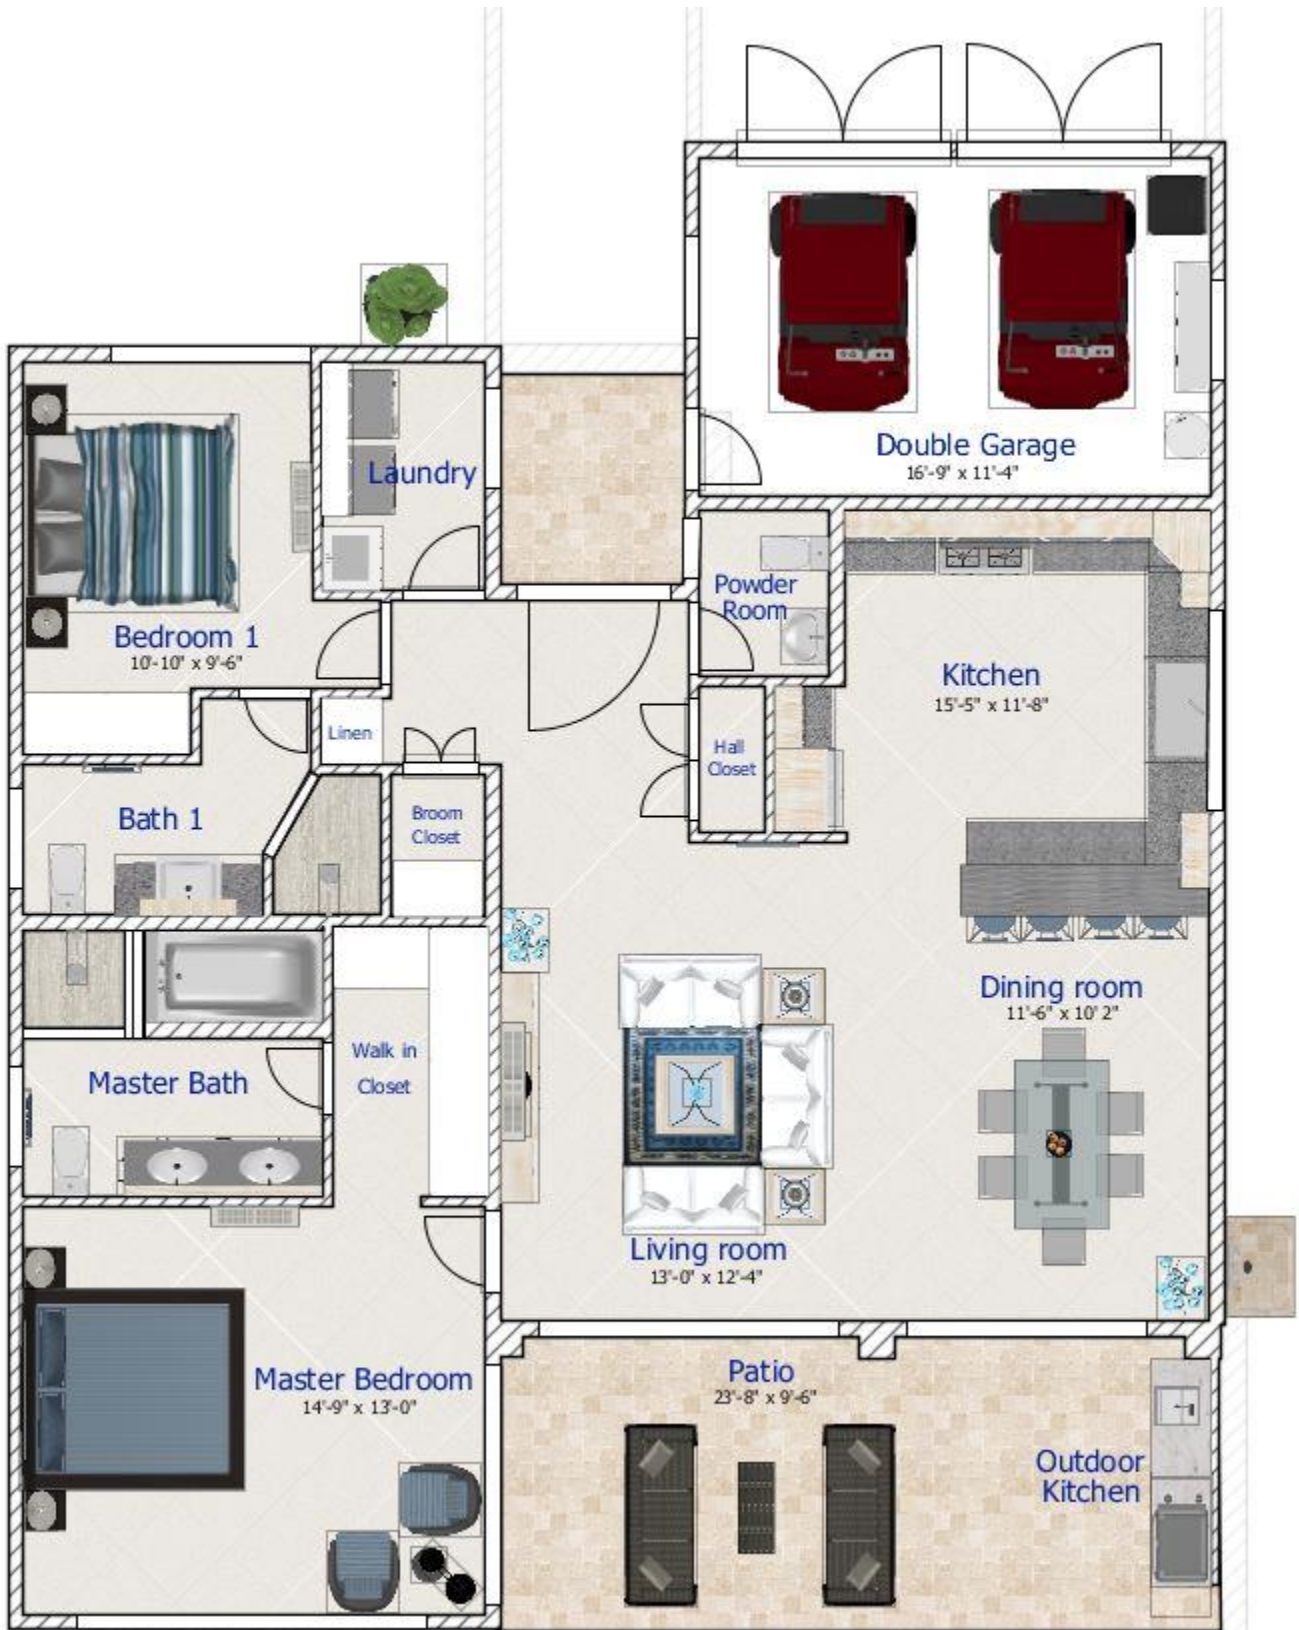

PLAN A – 2 Bedroom - 1580 sq ft

PLAN B – 2 Bedroom - 1580 sq ft

PLAN C – 2 Bedroom - 1580 sq ft